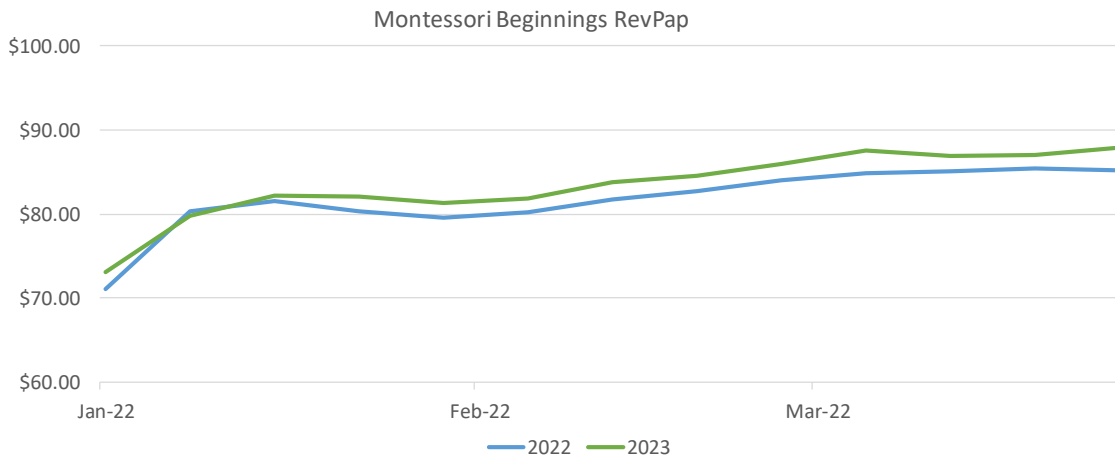

FY23 Quarter 3 update

During the quarter Macarthur continued to grow its social infrastructure businesses in Australia.

Long Day Care

1) **Revenue growth** in 2023 in comparison to the 2022 prior period.